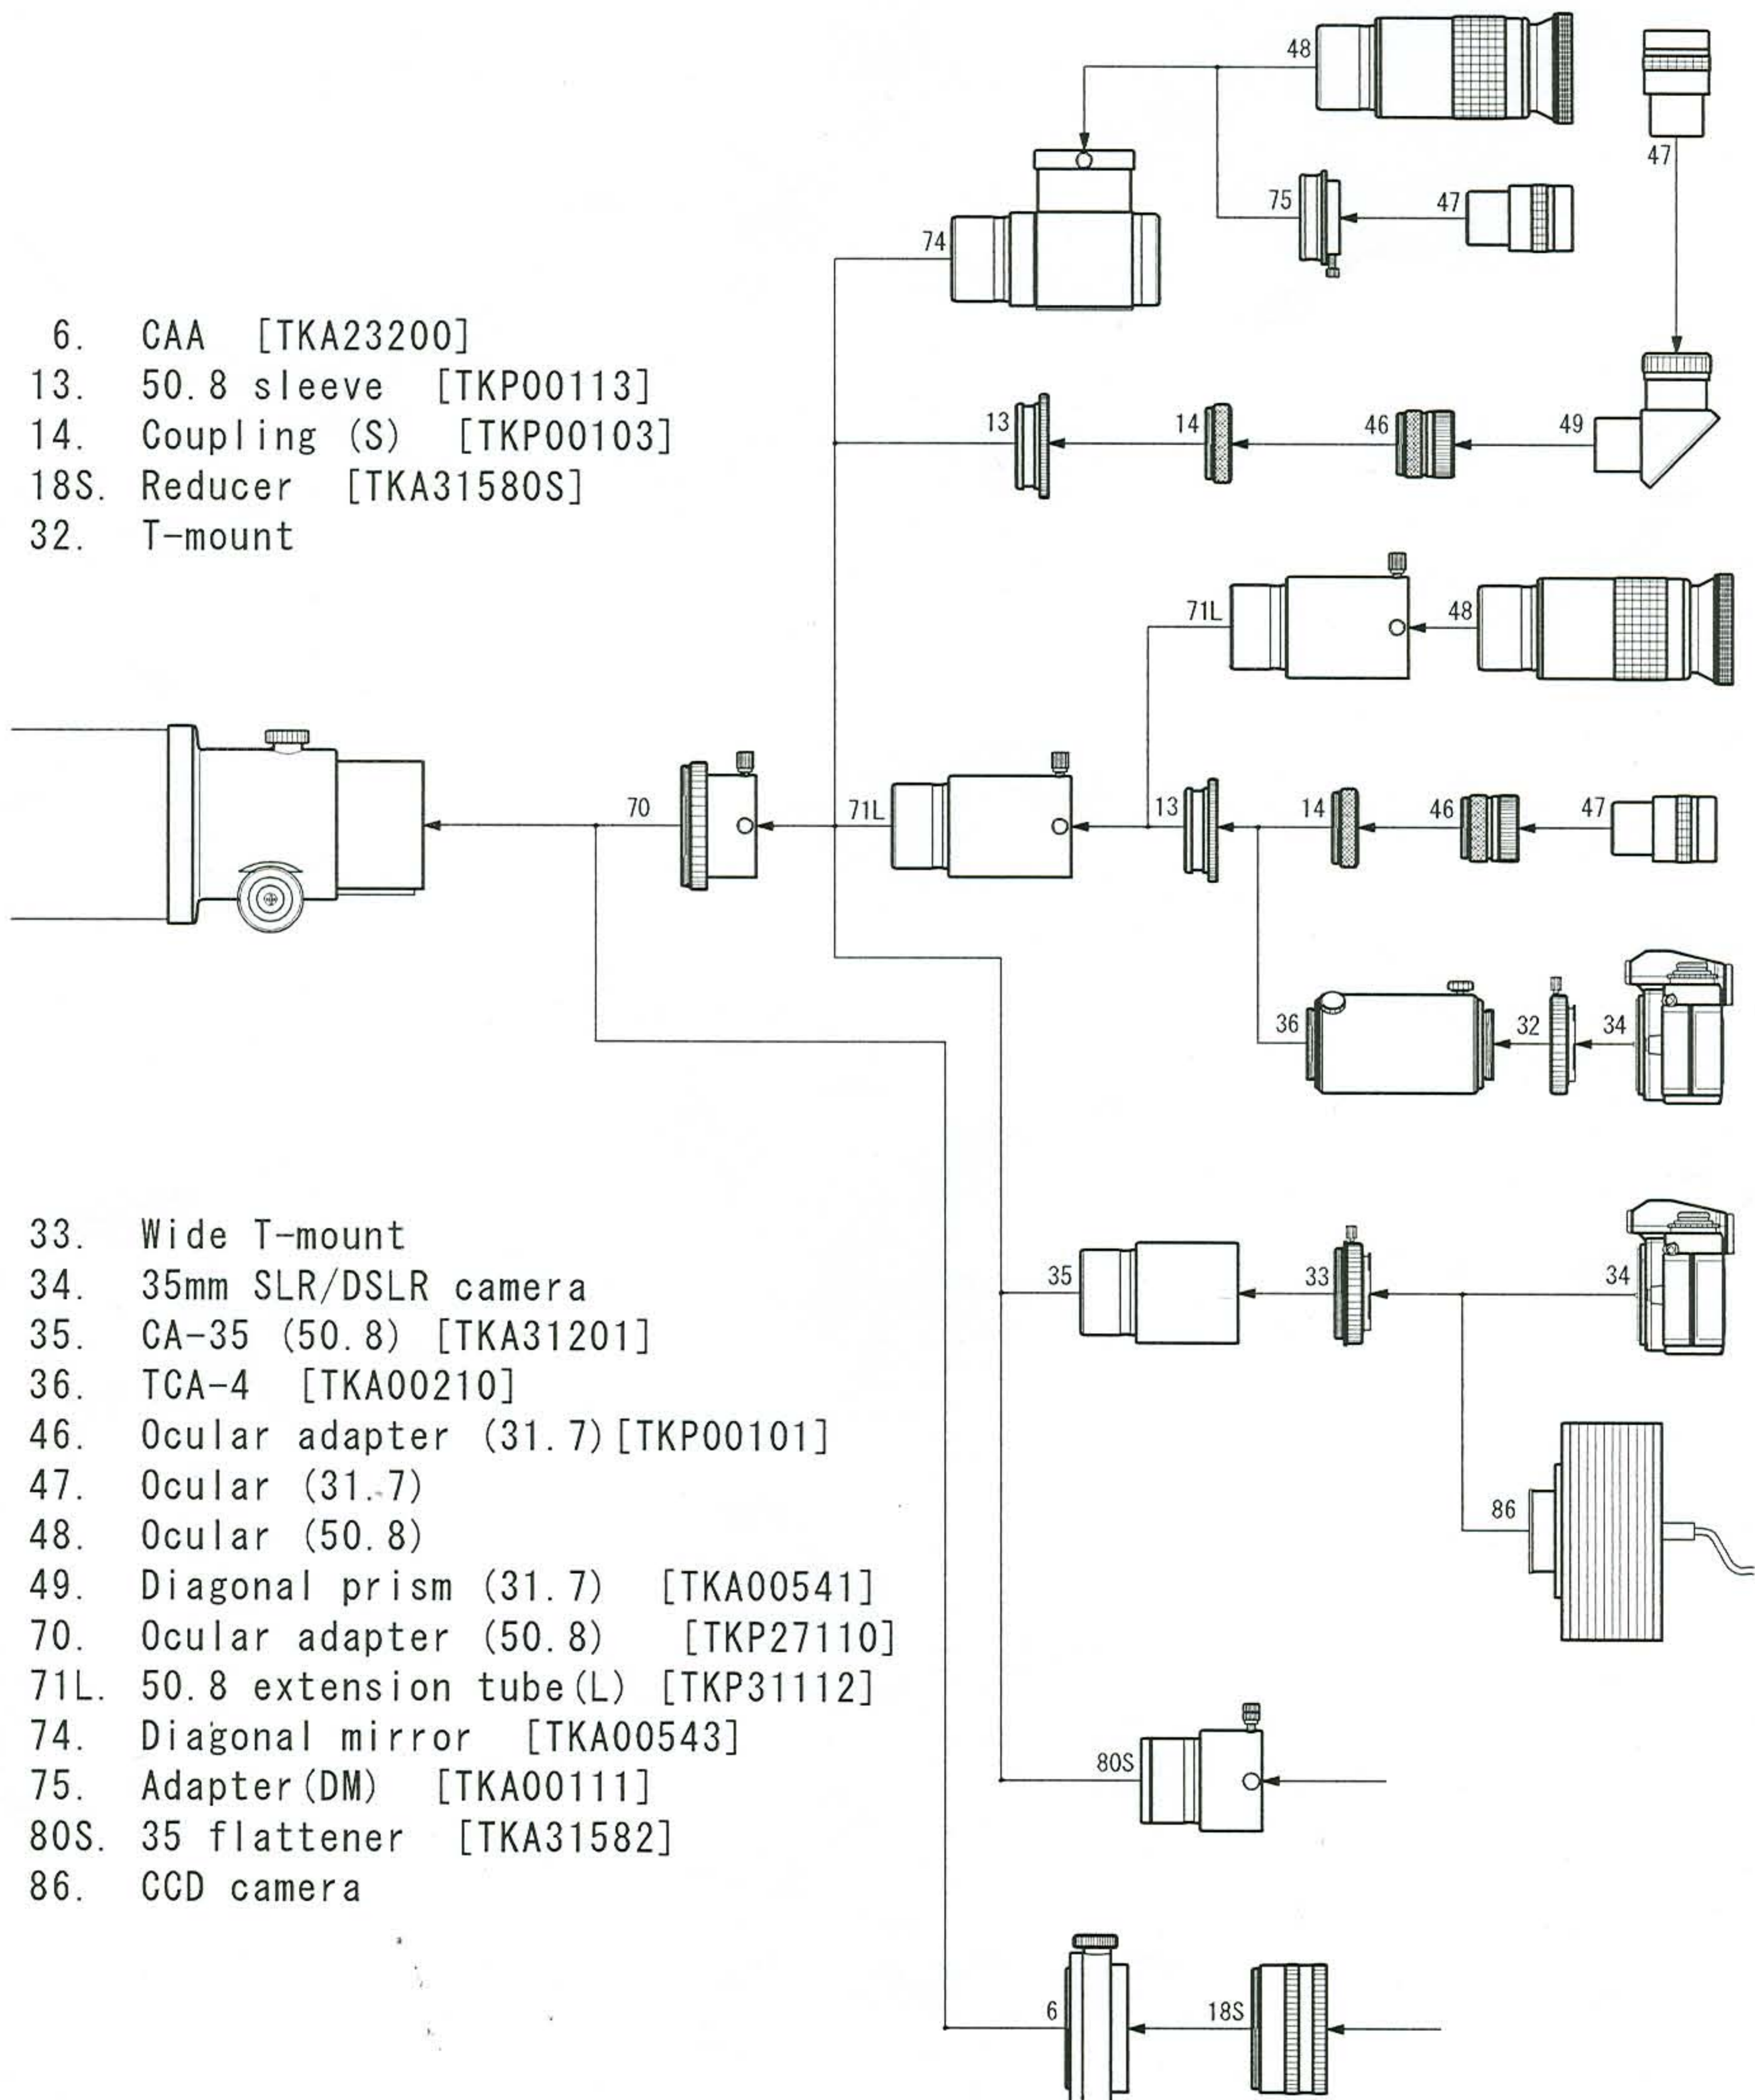

TSA-102N/S

Photo/Visual System Chart

- 6. CAA [TKA23200]
- 13. 50.8 sleeve [TKP00113]
- 14. Coupling (S) [TKP00103]
- 18S. Reducer [TKA31580S]
- 32. T-mount

- 33. Wide T-mount
- 34. 35mm SLR/DSLR camera
- 35. CA-35 (50.8) [TKA31201]
- 36. TCA-4 [TKA00210]
- 46. Ocular adapter (31.7) [TKP00101]
- 47. Ocular (31.7)
- 48. Ocular (50.8)
- 49. Diagonal prism (31.7) [TKA00541]
- 70. Ocular adapter (50.8) [TKP27110]
- 71L. 50.8 extension tube(L) [TKP31112]
- 74. Diagonal mirror [TKA00543]
- 75. Adapter(DM) [TKA00111]
- 80S. 35 flattener [TKA31582]
- 86. CCD camera

(Note 1: No70, 71L, 13, 14 and 46 are standard accessory to the visual back.)

(Note2: Some 35mm SLR/DSLR cameras may not be attached.)